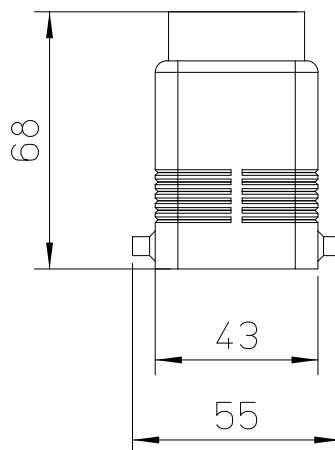

Diritti riservati All rights reserved

dimensions in mm	MHVE 24.25M Hood, with entry M25 - E-XTREME	Scale 1:2	
Date			
Sign.			