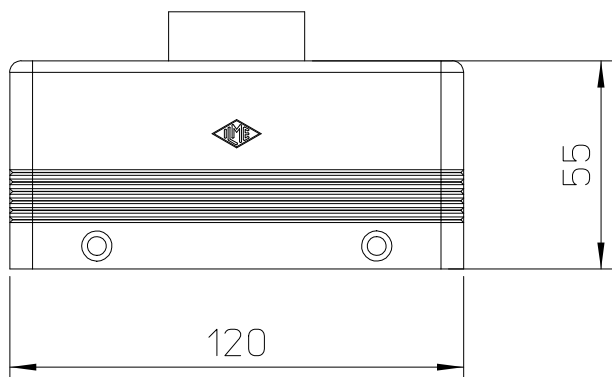

Diritti riservati All rights reserved

dimensions in mm	MHVE 24.25M Hood, with entry M25 - E-XTREME	Scale 1:2	
Date			
Sign.			