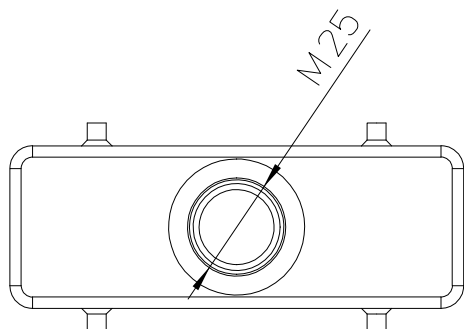

Diritti riservati All rights reserved

dimensions in mm	MHVE 24.25M Hood, with entry M25 - E-XTREME	Scale 1:2	
Date			
Sign.			