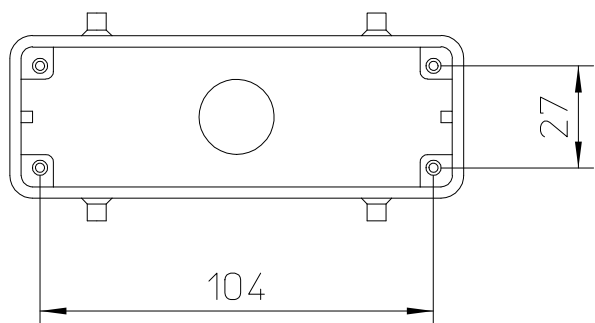

Diritti riservati All rights reserved

dimensions in mm	MHVE 24.25M Hood, with entry M25 - E-XTREME	Scale 1:2	
Date			
Sign.			